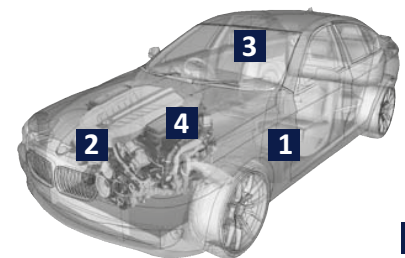

Chassis³

#	Segm.	Attribute name
1	PC / LC	Body information
2	PC / LC / HD / AG	Form of motorbody
3	PC / LC	Doors
4	PC / LC / HD / AG	Steering gear
5	PC / LC / HD / AG	Drive (Axle position)
6	PC / LC / HD / AG	4WD brand make
7	PC / LC / HD / AG	Body style
8	PC / LC / HD / AG	Body style description
9	PC / LC / HD / AG	Wheel suspension front
10	PC / LC / HD / AG	Wheel suspension rear
11	PC / LC / HD / AG	Suspension rear
12	PC / LC / HD / AG	Suspension front
13	PC / LC / HD / AG	Steering box
14	PC / LC / HD / AG	Measurement of rim rear
15	PC / LC / HD / AG	Measurement of rim front
16	LC / HD / AG	Wheelbase
17	PC / LC / HD / AG	Gross vehicle weight (Kg)
18	HD / AG	Axle make
19	HD / AG	Axle model
20	HD / AG	Axle modelcode
21	PC / LC / HD	End of life

Transmission⁴

#	Segm.	Attribute name
1	PC / LC / HD / AG	Transmission type
2	PC / LC / HD / AG	Gearbox make
3	PC / LC / HD / AG	Gearbox model
4	PC / LC / HD / AG	Gearbox model code
5	PC / LC / HD / AG	Gearbox shift number

External link⁵

#	Segm.	Attribute name
1	PC / LC	Aces ID
2	HD / AG	TecAlliance Vehicle ID
3	PC / LC	TecAlliance Vehicle ID
4	PC / LC	MAM MMI V8
5	PC / LC	KBA number (D)
6	PC / LC	RDW Dutch license plates

Orange = HMD attribute

PC = Passenger Car, LC = Light Commercial, HD = Heavy Duty Vehicles Truck and Buses, AG = Agriculture

TecAlliance GmbH
Steinheilstraße 10
85737 Ismaning
Germany

Contact:
+49 221 6600 0
sales@tecalliance.net
www.tecalliance.net

TecAlliance

Driving the Digital Aftermarket